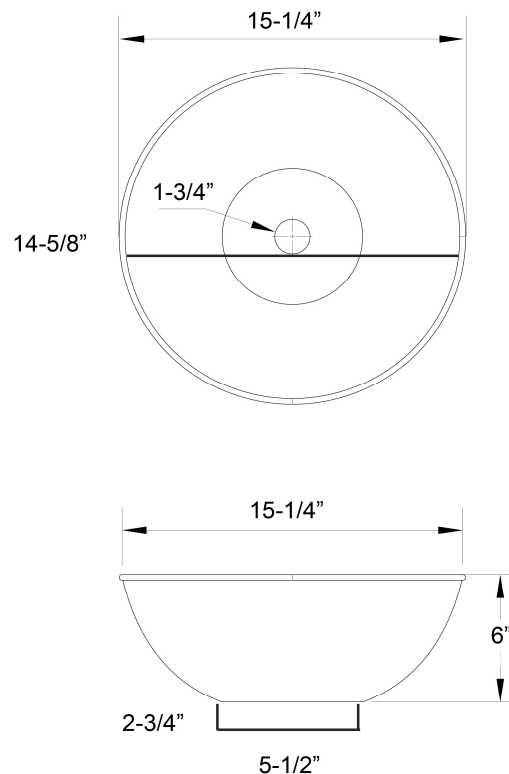

GOULANE ROUND LAVATORY BOWL

Cat. No.
7-757

Interior-view

Features:

- ▶ Above Counter
- ▶ 16 Gauge Metal
- ▶ Round design
- ▶ No overflow
- ▶ 1- $\frac{3}{4}$ " drain fitting
- ▶ $\frac{1}{4}$ " Rim
- ▶ Flange measures 2- $\frac{3}{4}$ " in diameter and 1- $\frac{1}{4}$ " in height
- ▶ Copper is a living finish and will patina over time

Finish:

AC Hammered Antique Copper

Compliance Certification
Material is consistent with
UNS C81100 Copper Casting
Alloy with respect to chemical
composition.

Top of Vessel:

Basin Diameter: 15- $\frac{1}{4}$ "
Above Counter Height: 6"

Bottom of Vessel:

Basin Diameter: 5- $\frac{1}{2}$ "

Interior Dimensions:

Basin Interior Diameter: 14- $\frac{5}{8}$ "
Basin Depth: 5- $\frac{5}{8}$ "

Dimensions of fixture are nominal and may vary. Dimensions and specifications subject to change without notice.